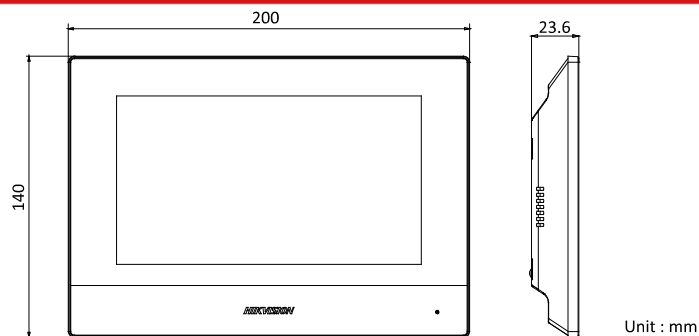

Specification

System parameters	
Memory	128 MB
Flash	32 MB
Operation system	Embedded Linux operation system
Display parameters	
Display screen	7-inch colorful TFT screen
Display resolution	1024 × 600
Operation method	Capacitive touch screen
Audio parameters	
Audio input	Built-in omnidirectional microphone
Audio output	Built-in loudspeaker
Audio compression standard	G.711 U
Audio compression rate	64 Kbps
Audio quality	Noise suppression and echo cancellation
Network parameters	
Wired network	10/100 Mbps self-adaptive
Wireless network	Wi-Fi 802.11 b/g/n
Network protocol	TCP/IP, SIP, RTSP
Network interface	1 RJ-45 10/100 Mbps self-adaptive
Alarm input	8-ch alarm inputs
Relay output	2
TF card	Max to 32 G, SD 2.0 or lower version
RS485	1
General	
Power supply	IEEE802.3af, standard PoE 12 VDC/1 A
Power consumption	≤ 6 W
Working temperature	-10 °C to 55 °C (14 °F to 131 °F)
Working humidity	10% to 90%
Dimensions	200 mm × 140 mm × 15.1 mm (7.9" × 5.5" × 0.6")
Weight	683 g (with packaging) 355 g (without packaging)