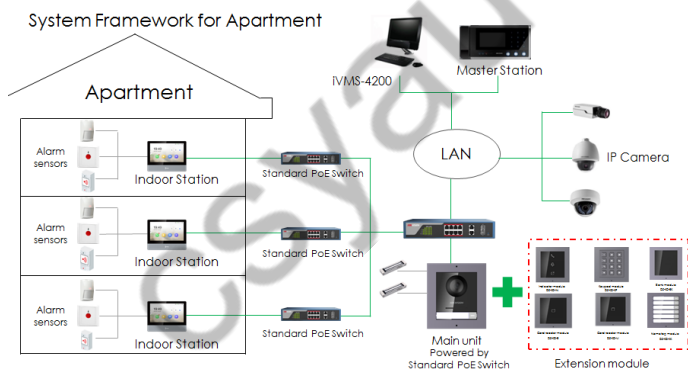

Key Feature

- New UI V2.0: User friendly design
- 7-inch colorful touch screen with resolution 1024 × 600
- Standard PoE
- Stores messages and capture pictures in the TF card
- Remote unlocking via the client software or the mobile client
- Views live videos of door stations and linked cameras
- Supports wireless network

Typical Application

CB	IEC 60950-1:2005 (Second Edition) + Am 1:2009 + Am 2:2013
FCC-SDOC	47 CFR Part 15, Subpart B
FCC-ID	47 CFR Part 15, Subpart B
C-TICK(EMC)	AS/NZS CISPR 32:2015
C-TICK(RF)	AS/NZS 4268:2017
UL	UL 60950-1 & CAN/CSA C22.2 No. 60950-1-07, Information Technology Equipment – Safety – Part 1: General Requirements
IC(EMC)	ICES-003:Issue 6
IC(RF)	RSS-247 Issue 2, February 2017, RSS-Gen Issue 5, April 2018
ROHS	2011/65/EU
REACH	Regulation (EC) No 1907/2006
WEEE	2012/19/EU

Appearance and Interfaces

No.	Description	No.	Description
1	Screen	6	TF Card Slot
2	Microphone	7	Alarm Terminal
3	Debug Port	8	Reserved
4	Network Interface	9	Power Supply
5	Loudspeaker		

Accessory

Included