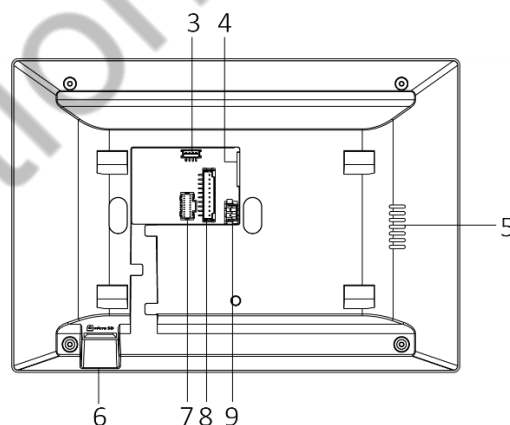

Specification

System parameters	
Memory	128 MB
Flash	32 MB
Operation system	Embedded Linux operation system
Display parameters	
Display screen	7-inch colorful TFT screen
Display resolution	1024 × 600
Operation method	Capacitive touch screen
Audio parameters	
Audio input	Built-in omnidirectional microphone
Audio output	Built-in loudspeaker
Audio compression standard	G.711 U
Audio compression rate	64 Kbps
Audio quality	Noise suppression and echo cancellation
Network parameters	
Wired network	10/100 Mbps self-adaptive
Wireless network	Wi-Fi 802.11 b/g/n
Network protocol	TCP/IP, SIP, RTSP
Network interface	1 RJ-45 10/100 Mbps self-adaptive
Alarm input	8-ch alarm inputs
Relay output	2
TF card	Max to 32 G, SD 2.0 or lower version
RS485	1
General	
Power supply	IEEE802.3af, standard PoE 12 VDC/1 A
Power consumption	≤ 6 W
Working temperature	-10 °C to 55 °C (14 °F to 131 °F)
Working humidity	10% to 90%
Dimensions	200 mm × 140 mm × 15.1 mm (7.9" × 5.5" × 0.6")
Weight	683 g (with packaging) 355 g (without packaging)

Appearance and Interfaces

No.	Description	No.	Description
1	Screen	6	TF Card Slot
2	Microphone	7	Alarm Terminal
3	Debug Port	8	Reserved
4	Network Interface	9	Power Supply
5	Loudspeaker		

Accessory

Included